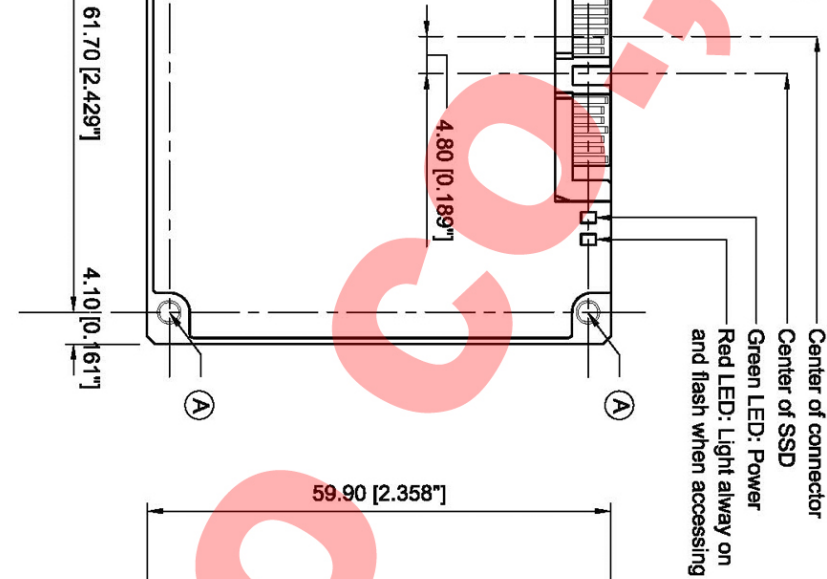

Unit : mm

Right/Left Side

Bottom Side

Top Side

Unit : mm [inch]

Mark - (A)
 Mounting hole
 O = 2.6mm (6.5 max. depth)
 Screw M3-6H x 4mm (max. penetration)

APRO Co., Ltd. 先勤科技股份有限公司		Version : 1.2	Page : 1/1	
HERMES Series	Designed by JAMES HSU	Approved by Tanja Hsu	File name	Date 20140321
1.8" SATA FLASH DISK Dimension				Scale