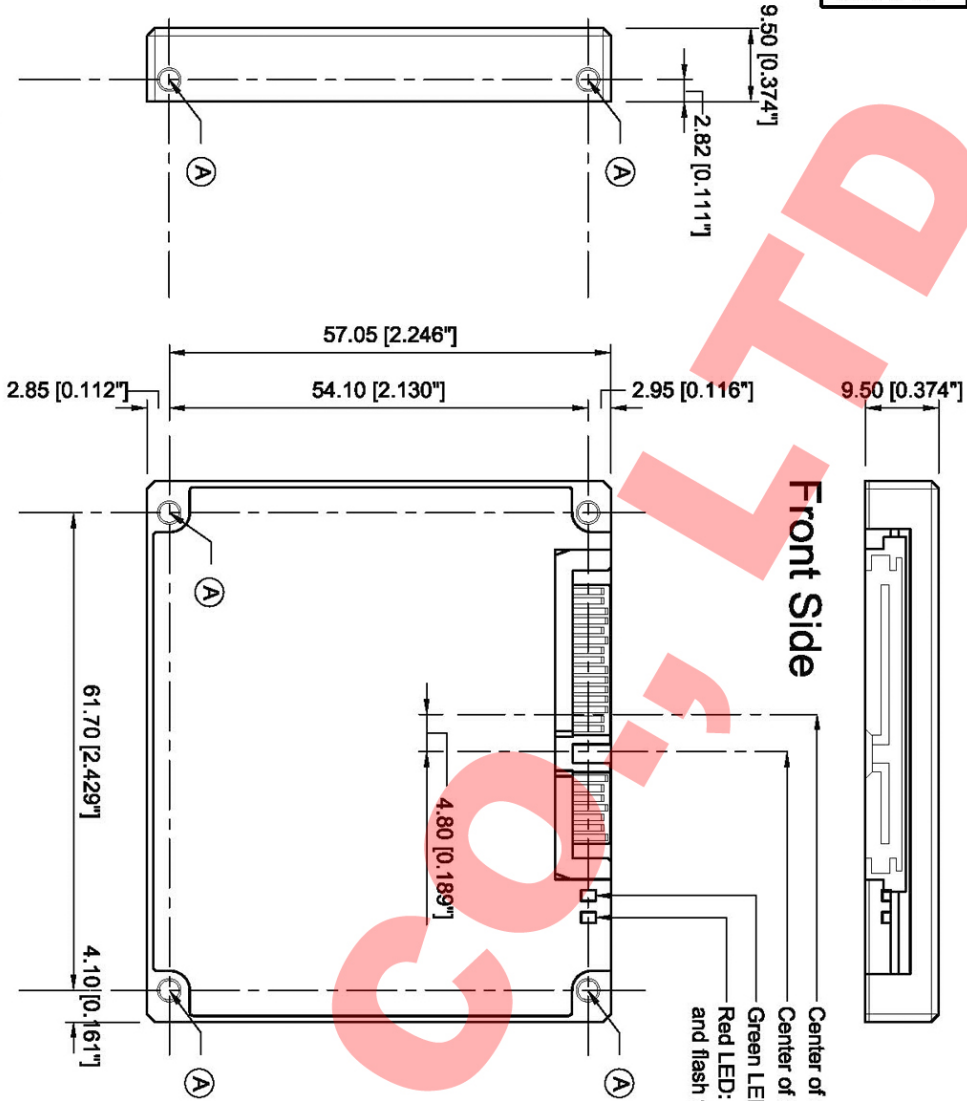

Unit : mm

Right/Left Side

Bottom Side

Top Side

Unit : mm [inch]

Mark - (A)
 Mounting hole
 O = 2.6mm (6.5 max. depth)
 Screw M3-6H x 4mm (max. penetration)

APRO Co., Ltd. 先勤科技股份有限公司		Version : 1.2	Page : 1/1	
HERMES Series	Designed by JAMES HSU	Approved by Tanja Hsu	File name	Date 20140321
1.8" SATA FLASH DISK Dimension				Scale