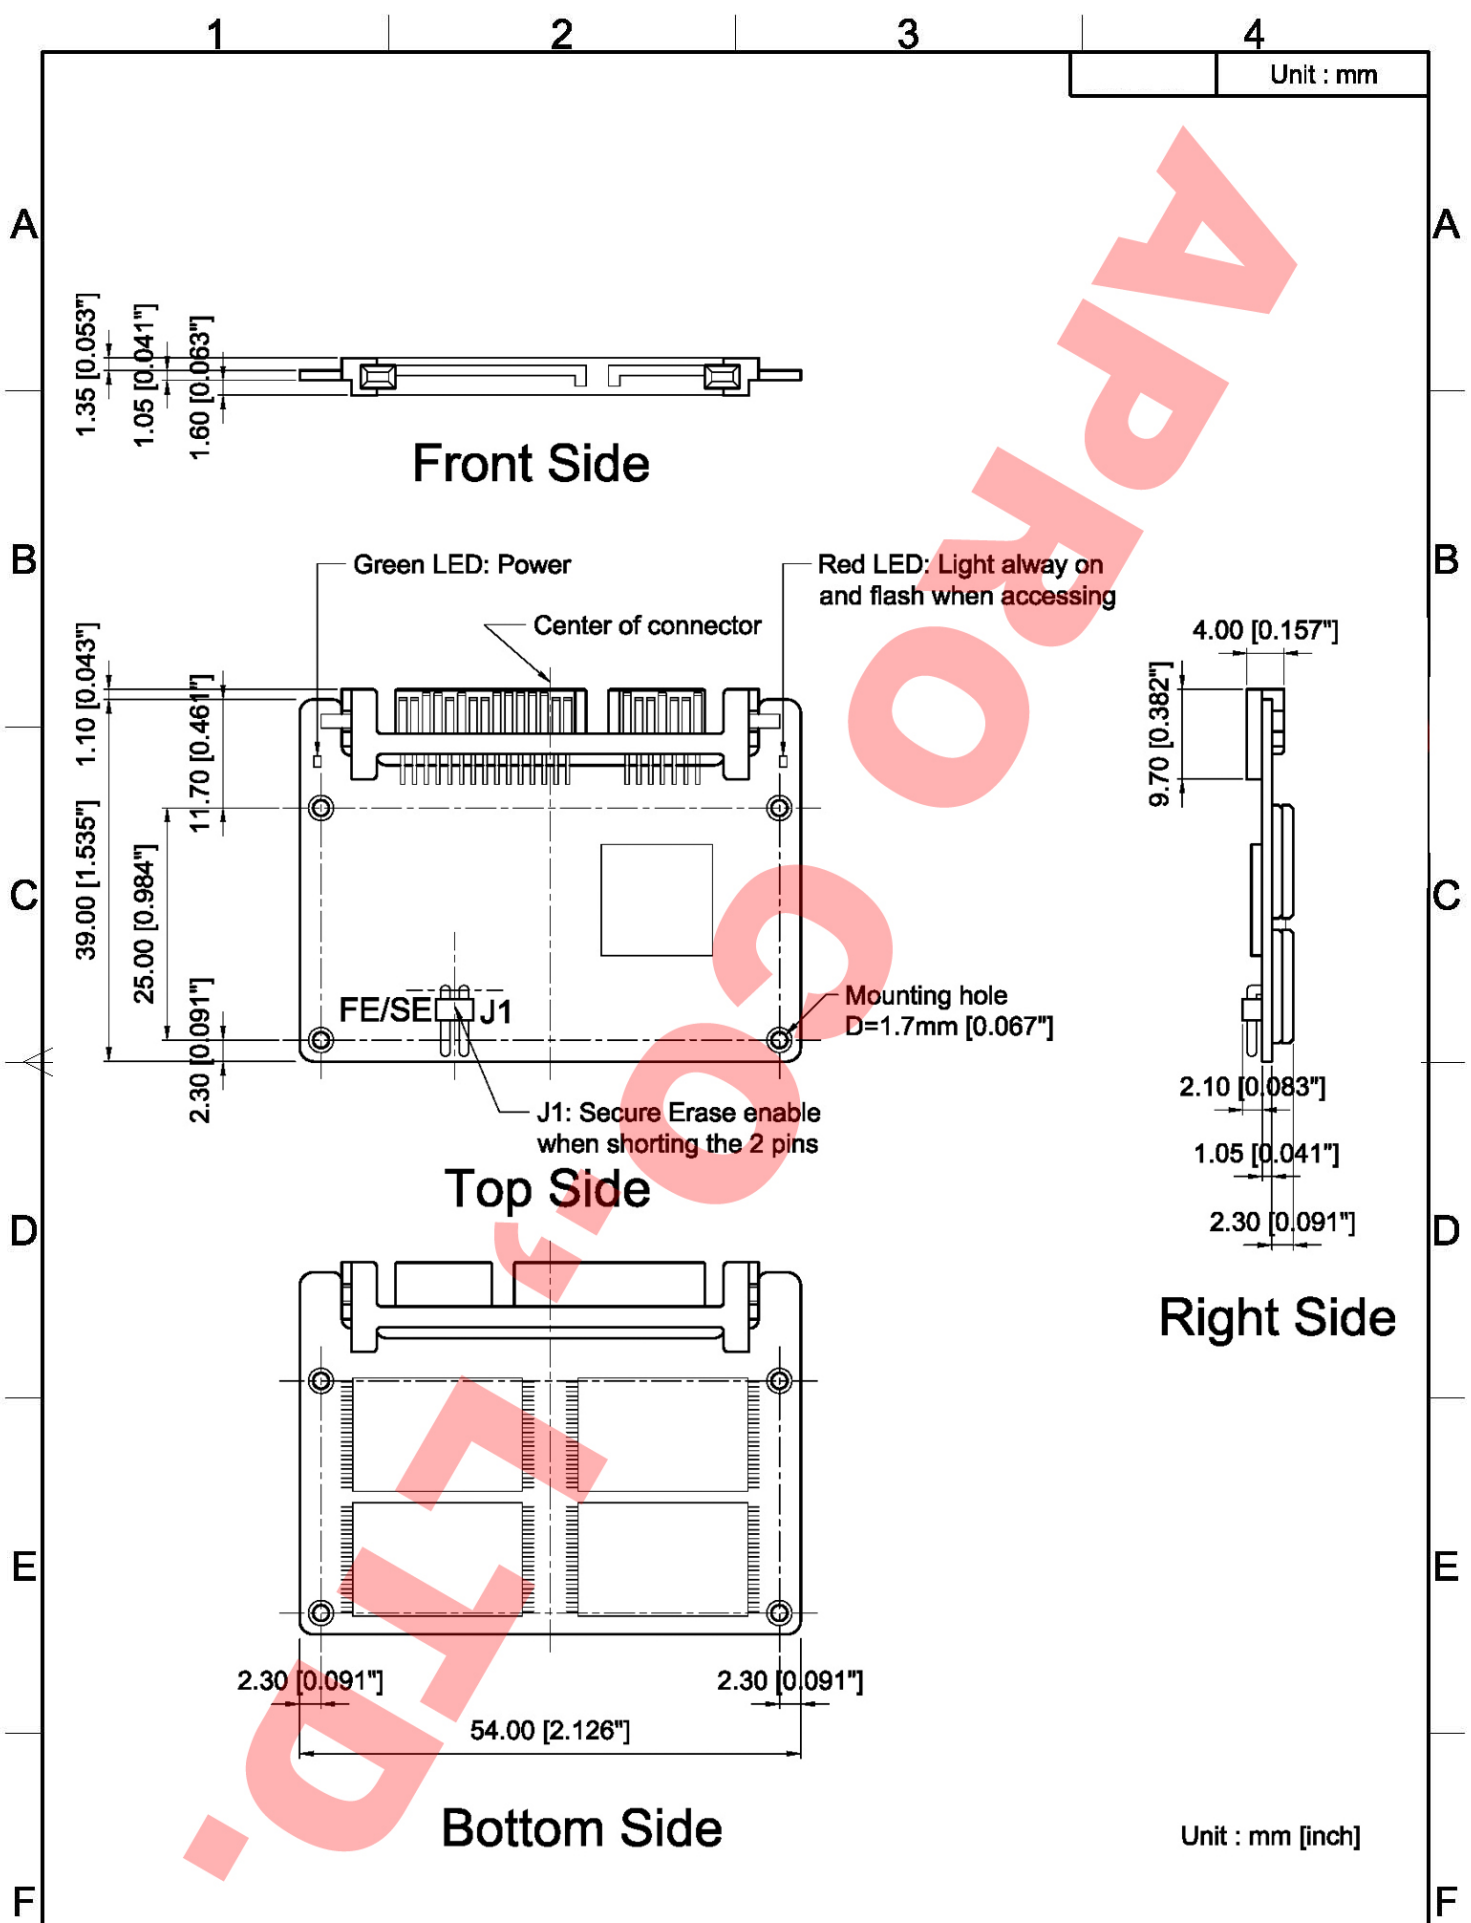

Unit : mm

APRO Co., Ltd. 先勤科技股份有限公司		Version : 2.1	Page : 1/1		
BON Series	Designed by	Approved by	File name	Date	Scale
JEDEC Slim Lite SSD Dimension	JAMES HSU	Tanja Hsu		2010/08/26	