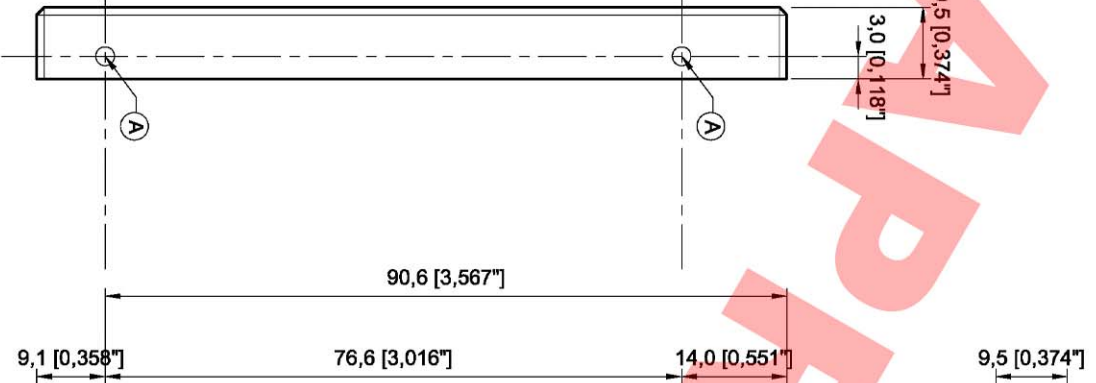

1 2 3 4 Unit : mm

Right/Left Side

Bottom Side

Top Side

Unit : mm [inch]

Mark - (A)
Mounting hole
O = 2.6mm (6.5 max. depth)
Screw M3-6H x 4mm (max. penetration)

Front Side

APRO Co., Ltd. 先勤科技股份有限公司		Version : 2.1	Page : 1/1	
HERMES Series 2.5" SATA Flash Disk Dimension	Designed by JAMES HSU	Approved by Tanja Hsu	File name	Date 2010/08/26
				Scale