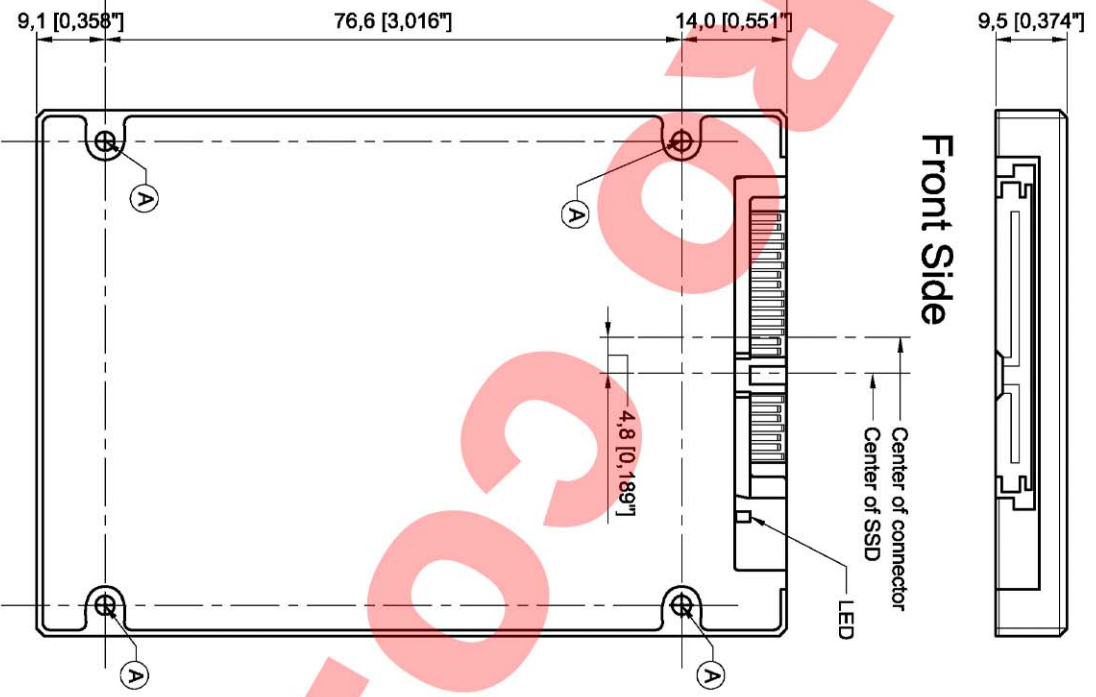

1 2 3 4 Unit : mm

Right/Left Side

Bottom Side

Top Side

Unit : mm [inch]

Mark - (A)
Mounting hole
O = 2.6mm (6.5 max. depth)
Screw M3-6H x 4mm (max. penetration)

Front Side

APRO Co., Ltd. 先勤科技股份有限公司		Version : 2.1	Page : 1/1	
HERMES Series 2.5" SATA Flash Disk Dimension	Designed by JAMES HSU	Approved by Tanja Hsu	File name	Date 2010/08/26
				Scale